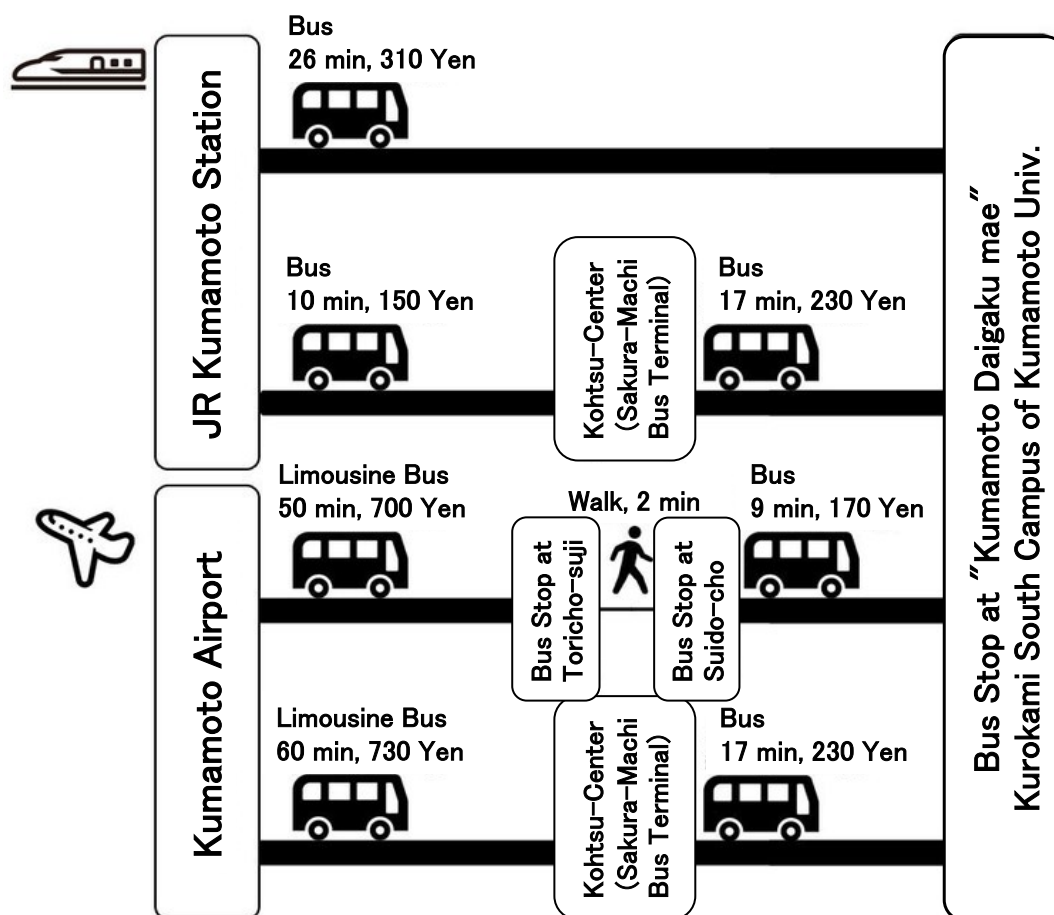

Kumamoto City and Kumamoto Univ.

Access to Kurokami South Campus of Kumamoto Univ.

From	
JR Kumamoto Station	(1) Sanko Bus: For "Kusunoki-danchi" or "Musashigaoka" (via "Kokaibashi"), Get off at "Kumamoto Daigaku mae"
Kumamoto Airport	(1) Kumamoto Airport Limousine Bus: For "Kumamoto Station", Get off at "Kohtsu-center" (2) Sanko Bus from "Kohtsu-center": For "Kusunoki-danchi" or "Musashigaoka" (via "Kokaibashi"), Get off at "Kumamoto Daigaku mae"
Kohtsu-Center (Kumamoto Sakura-Machi Bus Terminal)	(1) Sanko Bus from "Kohtsu-center": For "Kusunoki-danchi" or "Musashigaoka" (via "Kokaibashi"), Get off at "Kumamoto Daigaku mae"