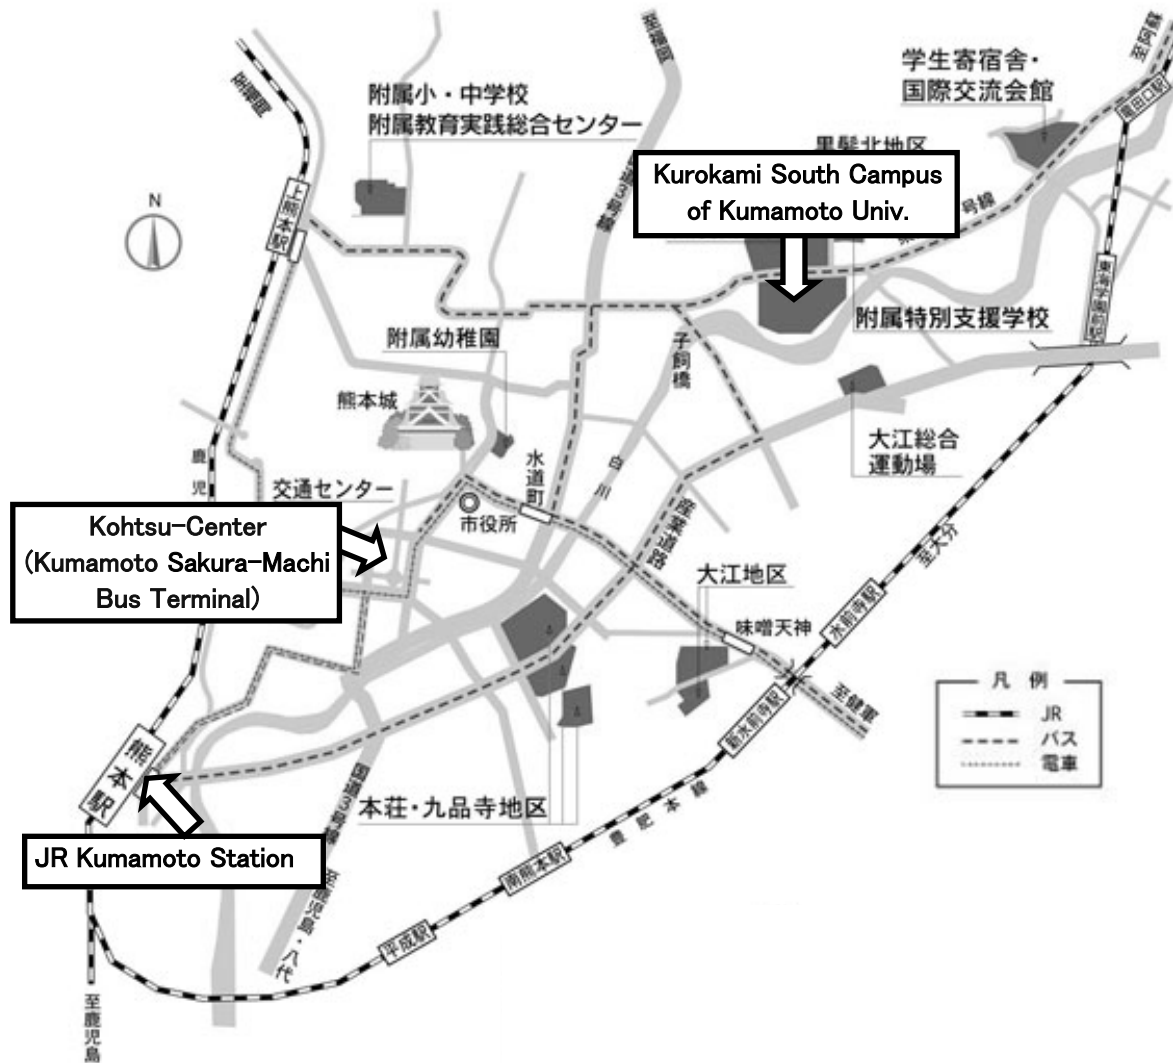

Kumamoto City and Kumamoto Univ.

Access to Kurokami South Campus of Kumamoto Univ.

From	
JR Kumamoto Station	(1) Sanko Bus: For "Kusunoki-danchi" or "Musashigaoka" (via "Kokaibashi"), Get off at "Kumamoto Daigaku mae"
Kumamoto Airport	(1) Kumamoto Airport Limousine Bus: For "Kumamoto Station", Get off at "Kohtsu-center" (2) Sanko Bus from "Kohtsu-center": For "Kusunoki-danchi" or "Musashigaoka" (via "Kokaibashi"), Get off at "Kumamoto Daigaku mae"
Kohtsu-Center (Kumamoto Sakura-Machi Bus Terminal)	(1) Sanko Bus from "Kohtsu-center": For "Kusunoki-danchi" or "Musashigaoka" (via "Kokaibashi"), Get off at "Kumamoto Daigaku mae"